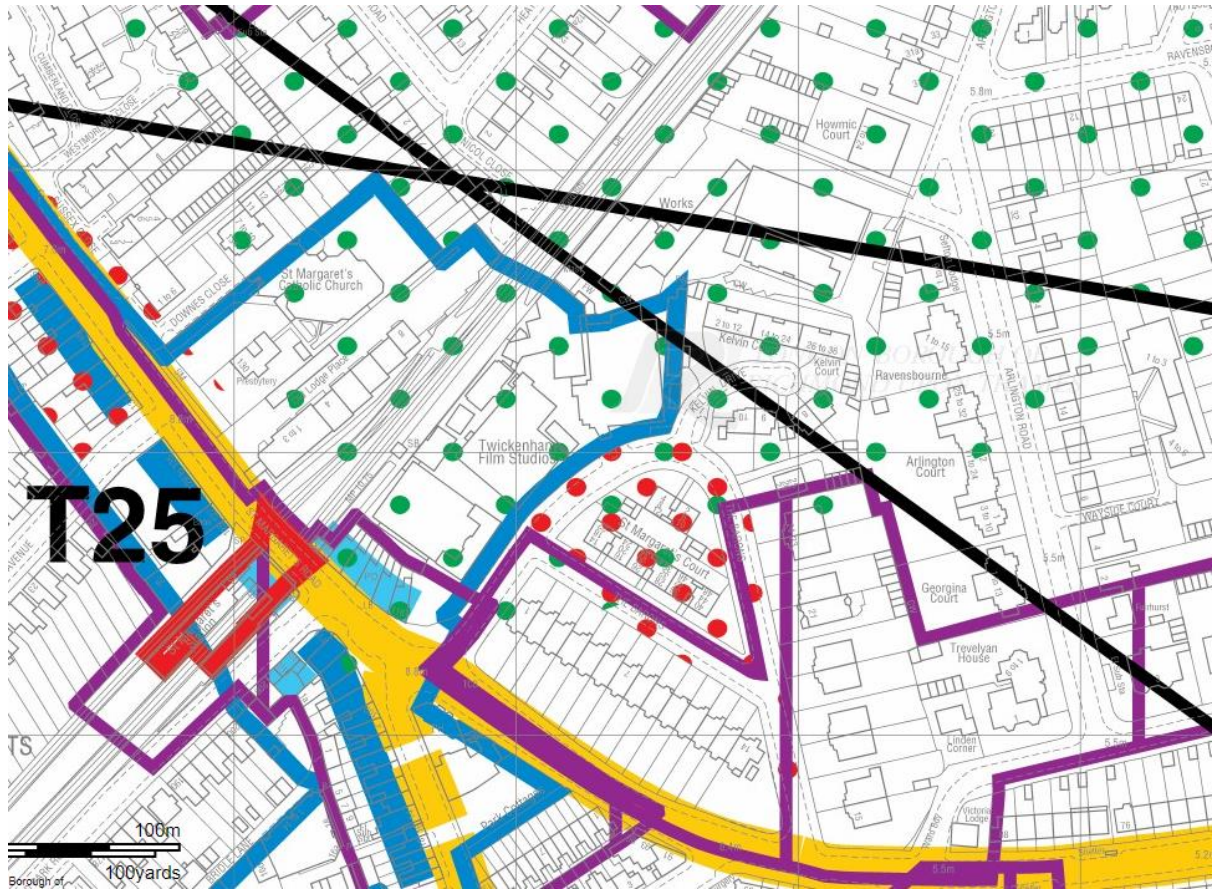

Extracts taken from [http://www.cartogold.co.uk/richmond\\_2015/richmond.htm](http://www.cartogold.co.uk/richmond_2015/richmond.htm) to show the Local Views

(Note the update to the Policies Map to reflect the adopted 2018 Local Plan is still underway, having been delayed by legal challenges to the Plan on two sites. The key refers to the Development Management Plan Policy DH DH 7 which has been superseded by the current adopted Local Plan Policy LP 5).

Policy Results	
	Area of Mixed Use <b>DM TC 2</b>
	Area poorly provided with Public Open Space <b>DM OS 6</b>
	View <b>DM HD 7</b>