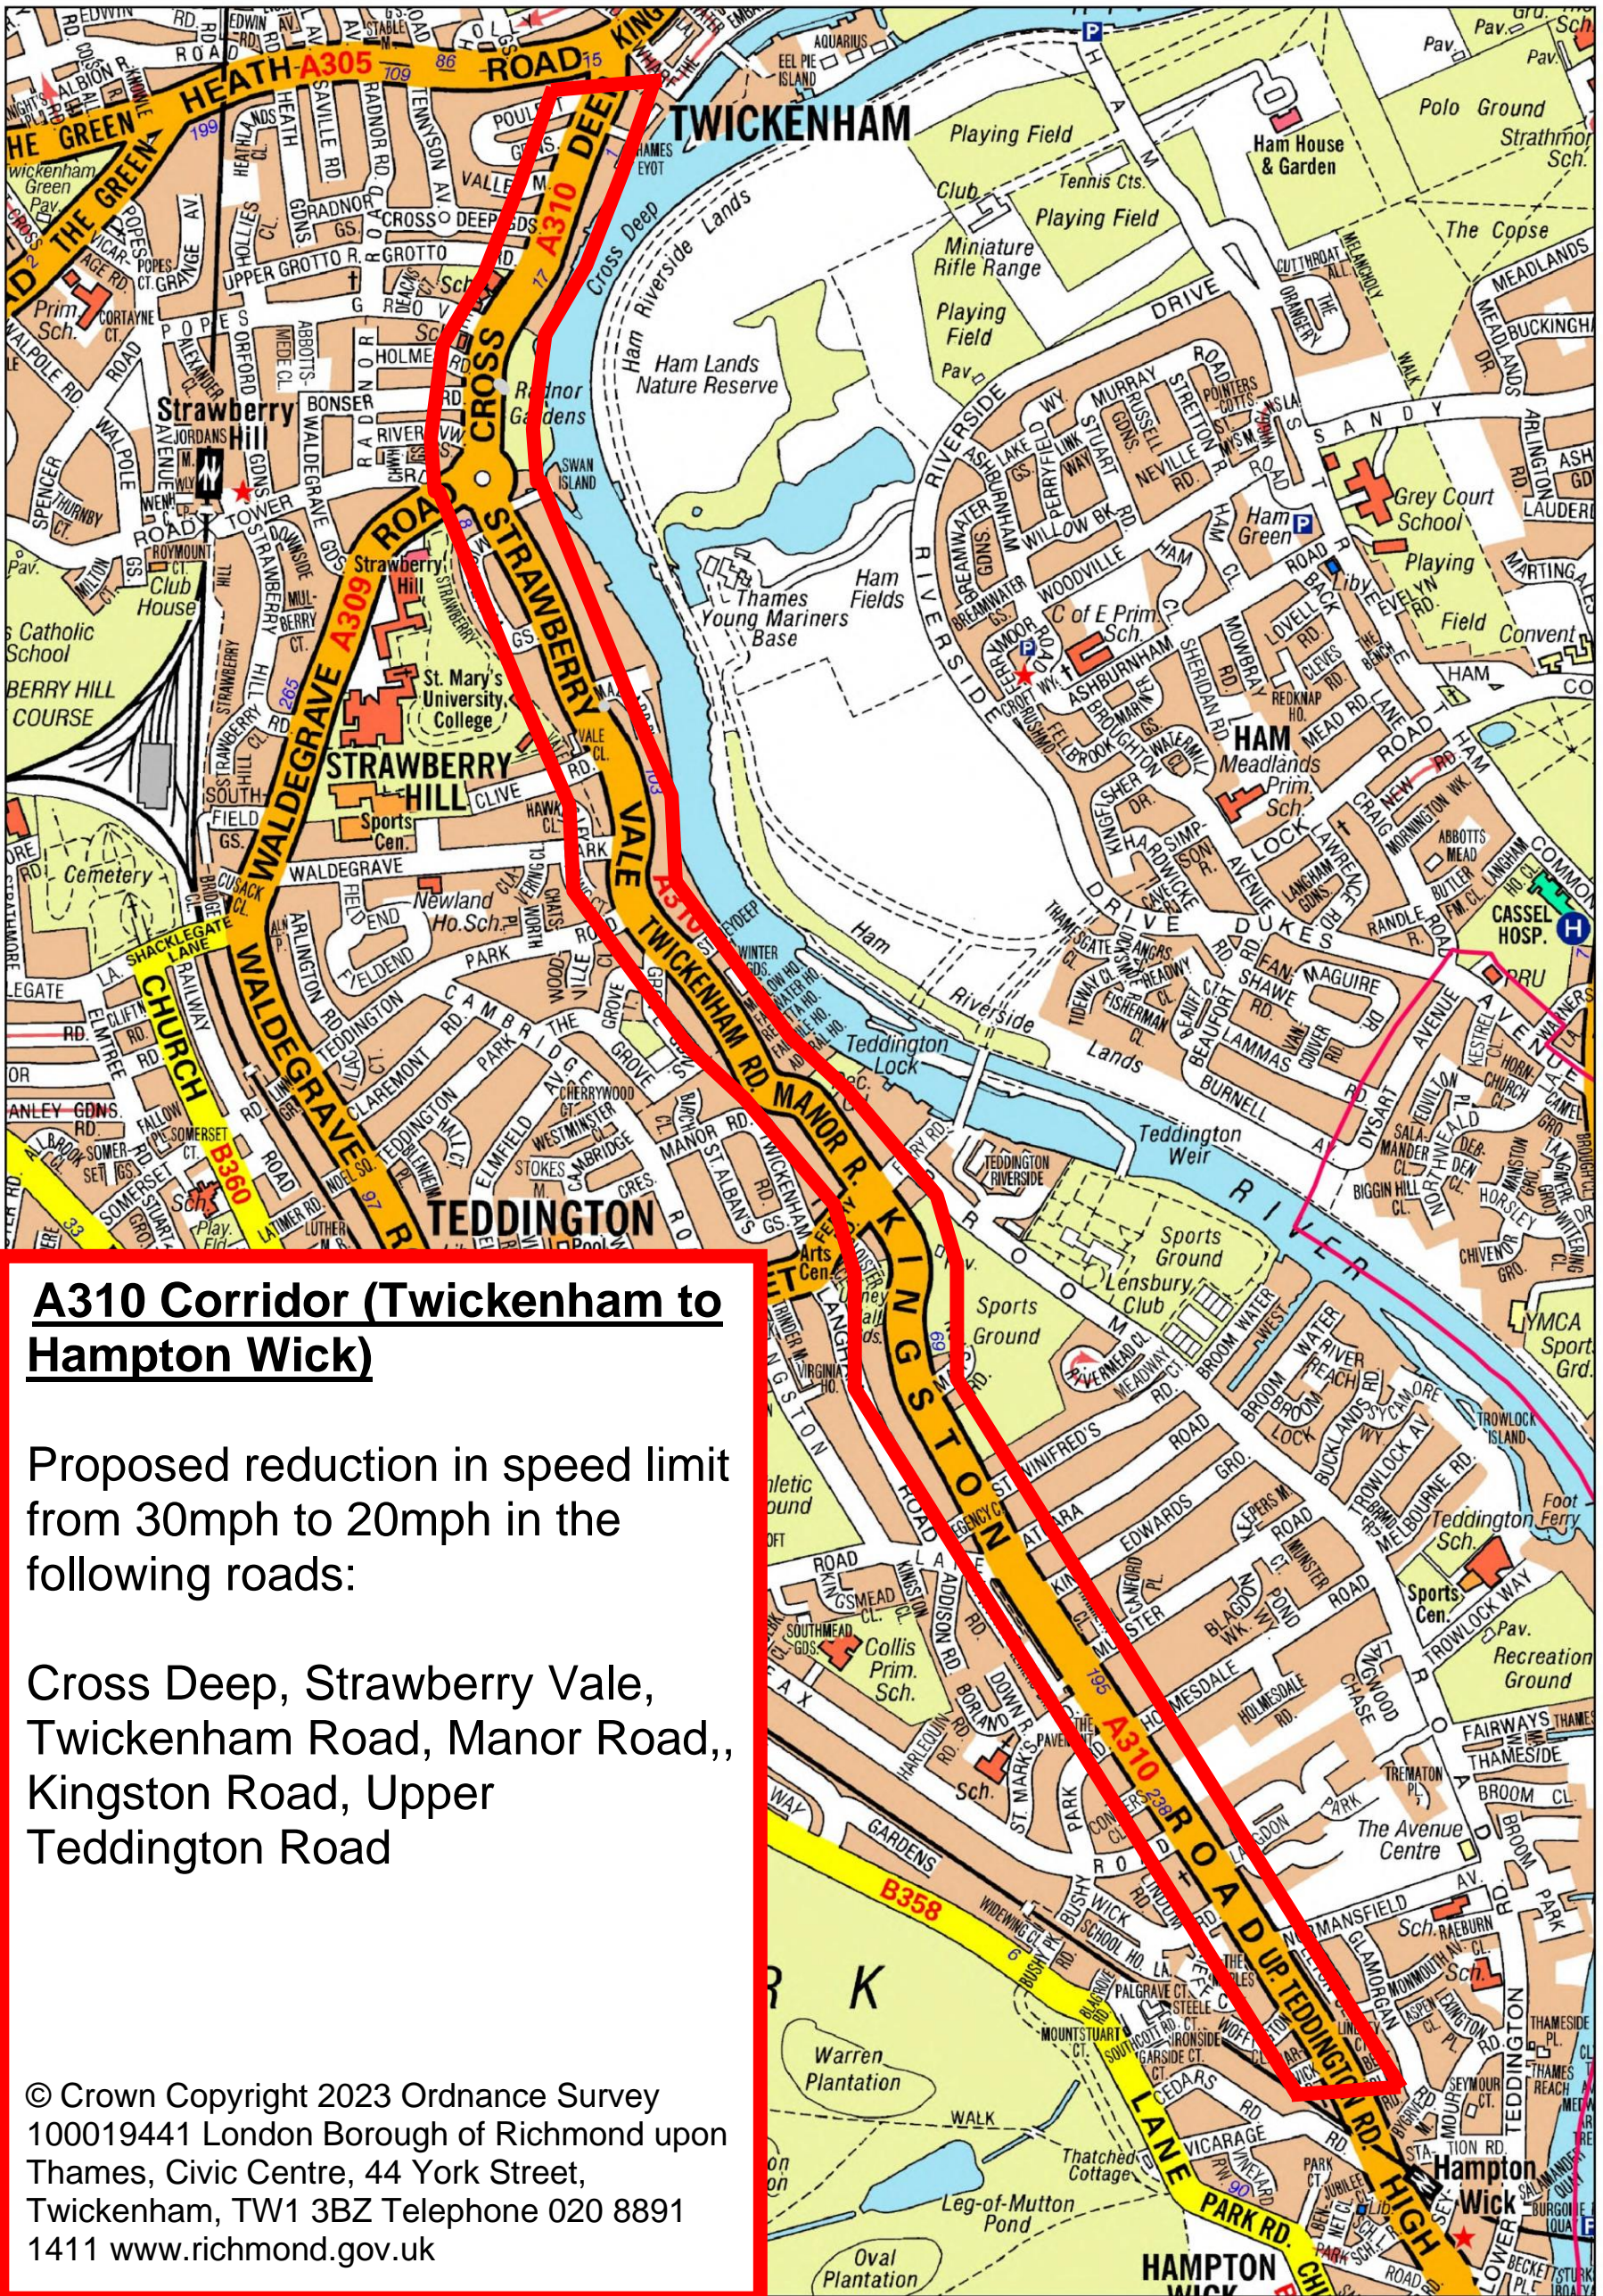

ROAD TRAFFIC REGULATION ACT 1984

THE LONDON BOROUGH OF RICHMOND UPON THAMES
(BOROUGH-WIDE) (20mph SPEED LIMIT) (AMENDMENT NO. *) ORDER 202*

**20 MILES PER HOUR LIMIT
A310 CORRIDOR (TWICKENHAM TO HAMPTON WICK)**

(Reference 23/110)

1. The Council of the London Borough of Richmond upon Thames propose to make the above Order under section 84 of the Road Traffic Regulation Act 1984, as amended.
2. The general effect of the **20 MPH SPEED LIMIT AMENDMENT ORDER** will be to introduce a 20 mile per hour speed limit in the London Borough of Richmond upon Thames in all lengths of Cross Deep, Strawberry Vale, Twickenham Road, Manor Road, Kingston Road and Upper Teddington Road.
3. Copies of the proposed Order, a plan showing the location and effect of the proposals and the Council's Statement of Reasons for proposing to make the Order:-
 - (a) can be inspected, quoting Reference 23/110, at the Civic Centre (Central Reception, ground floor), 44 York Street, Twickenham between 9.15am and 5pm on Mondays to Fridays, except for Bank and other public holidays; and
 - (b) may be viewed on the Council's web-site at http://www.richmond.gov.uk/public_notices.htm
4. Persons wishing to object to or support the proposals or any part thereof should write to the Head of Engineering, Traffic and Parking Policy , Civic Centre, 44 York Street, Twickenham TW1 3BZ within 28 days of the date of this Notice giving the grounds of their objection. Representations may also be sent by email to 20mph@richmondandwandsworth.gov.uk.

Nick O'Donnell
Assistant Director – Traffic and Engineering
Civic Centre, 44 York Street, Twickenham TW1 3BZ

Dated 29 June 2023

A310 Corridor (Twickenham to Hampton Wick)

Proposed reduction in speed limit from 30mph to 20mph in the following roads: