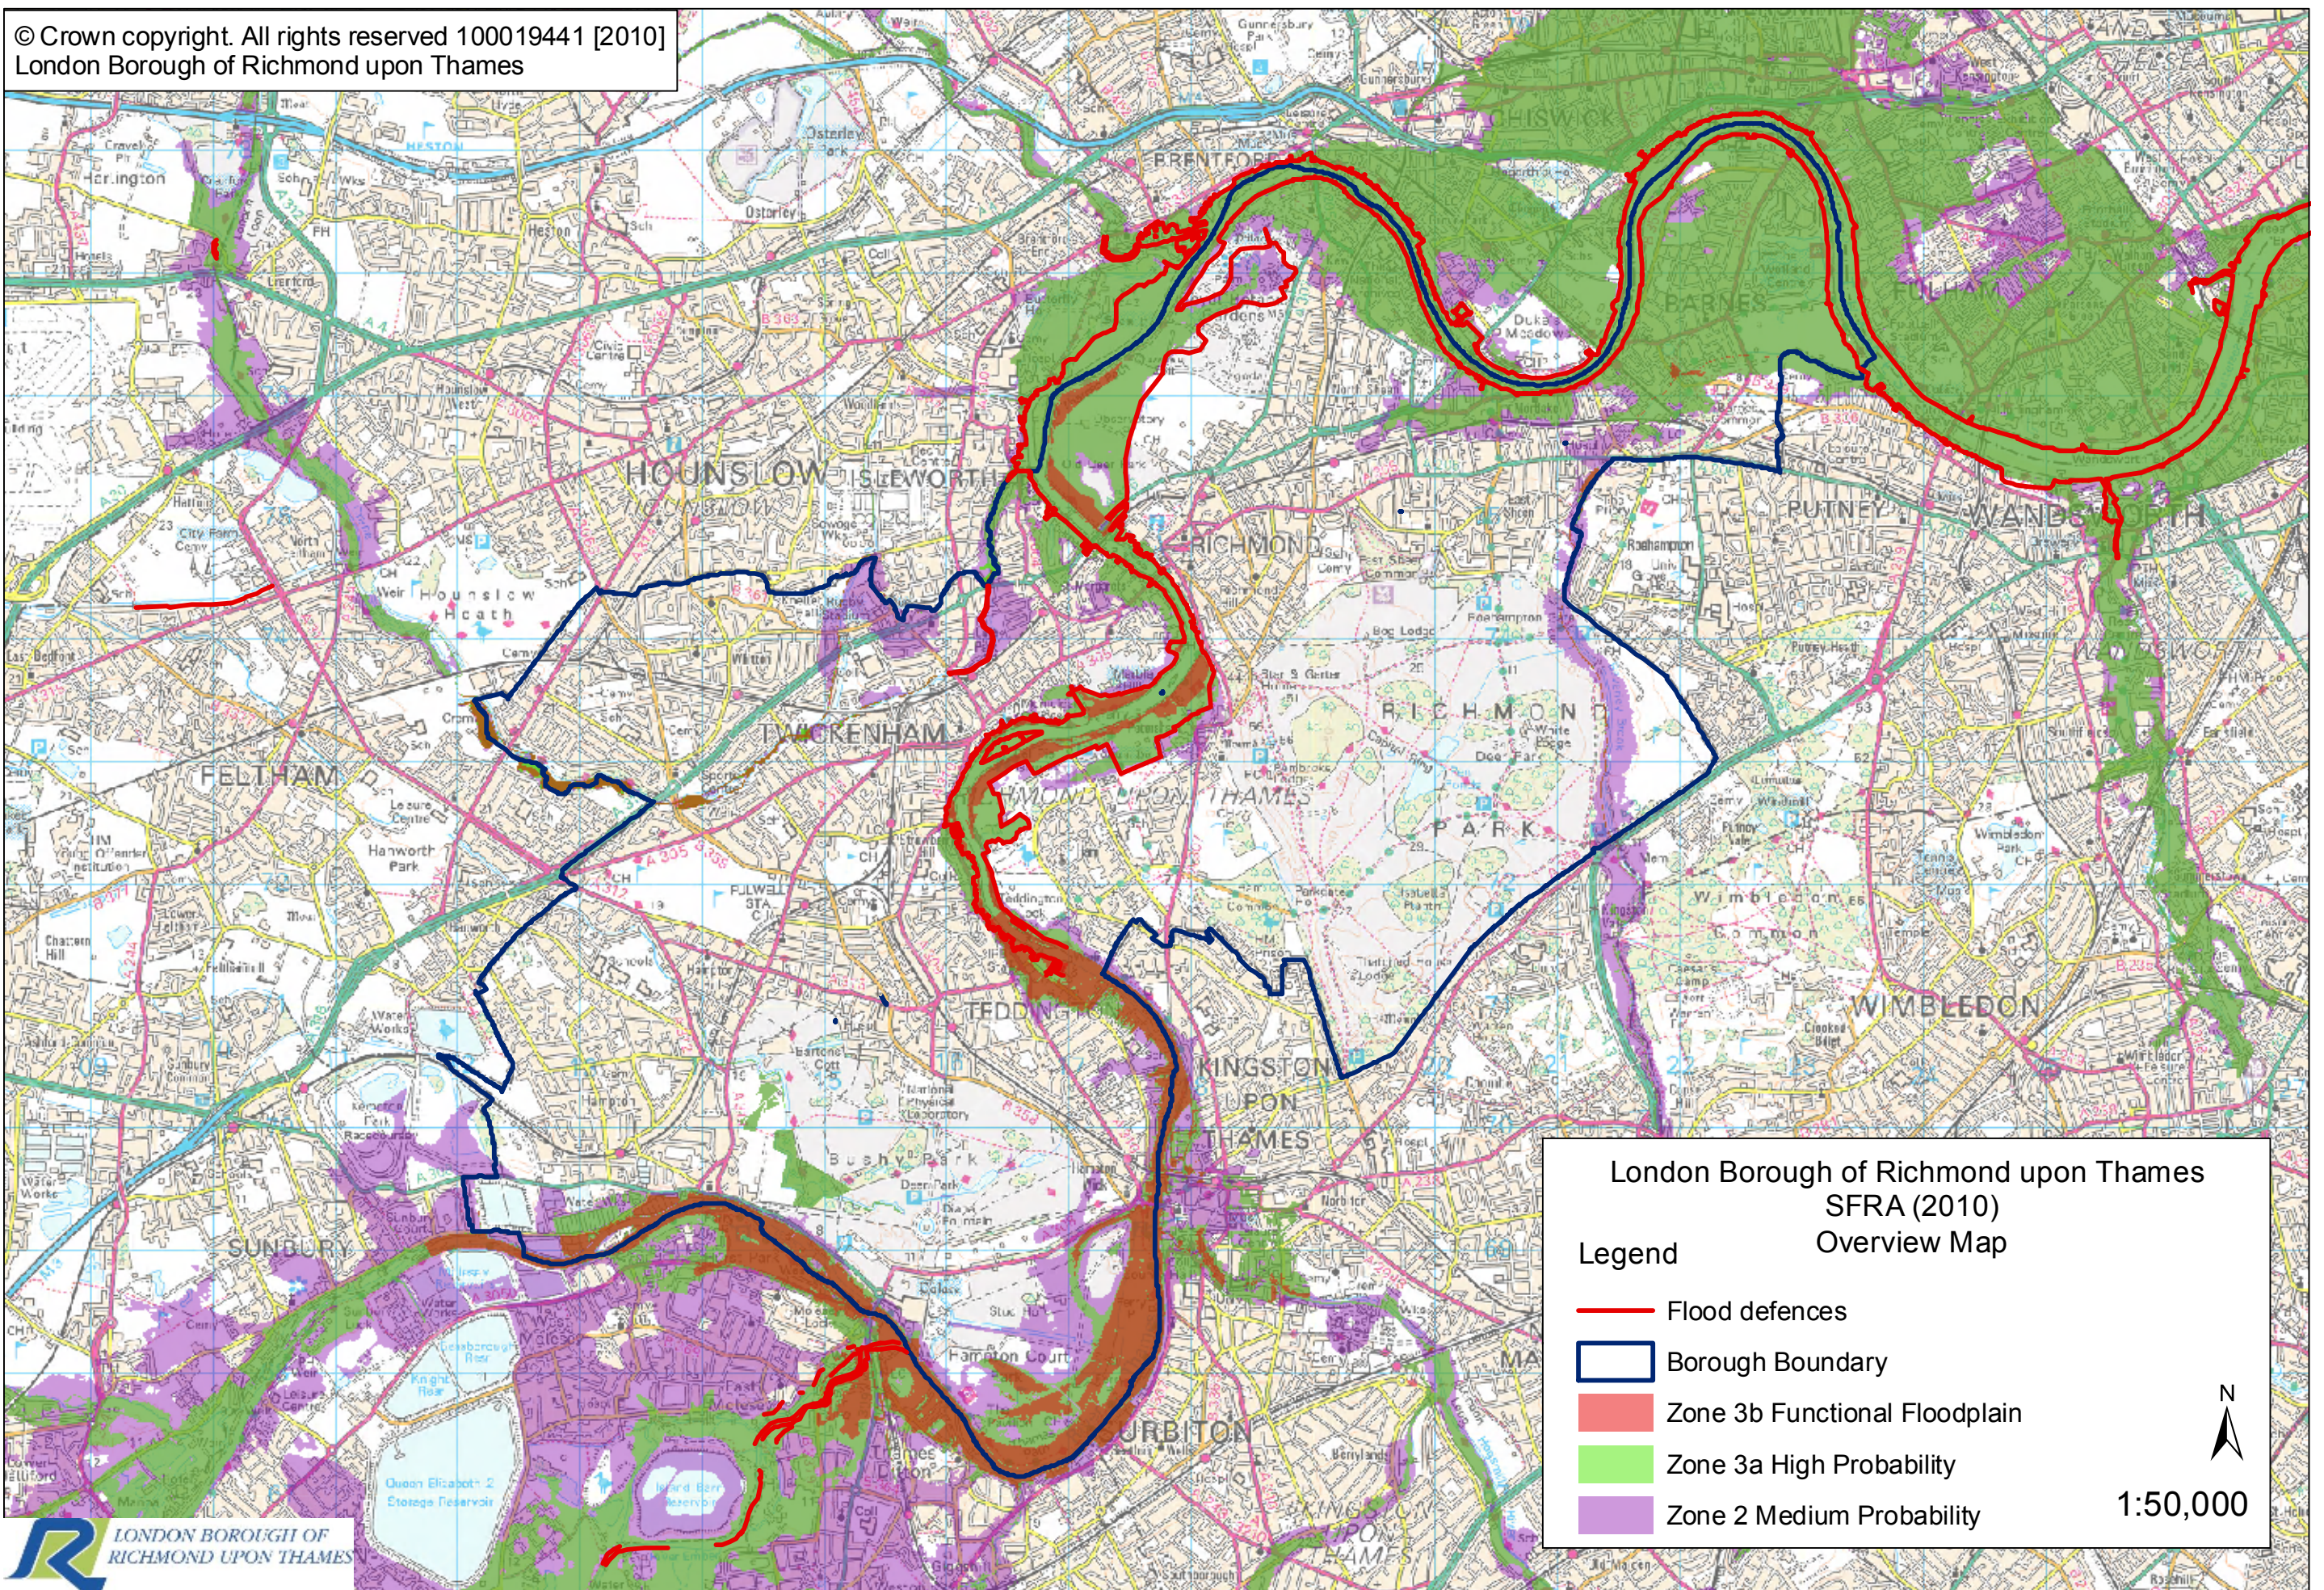

© Crown copyright. All rights reserved 100019441 [2010]
London Borough of Richmond upon Thames

London Borough of Richmond upon Thames
SFRA (2010)
Overview Map

Legend

- Flood defences
- Borough Boundary
- Zone 3b Functional Floodplain
- Zone 3a High Probability
- Zone 2 Medium Probability