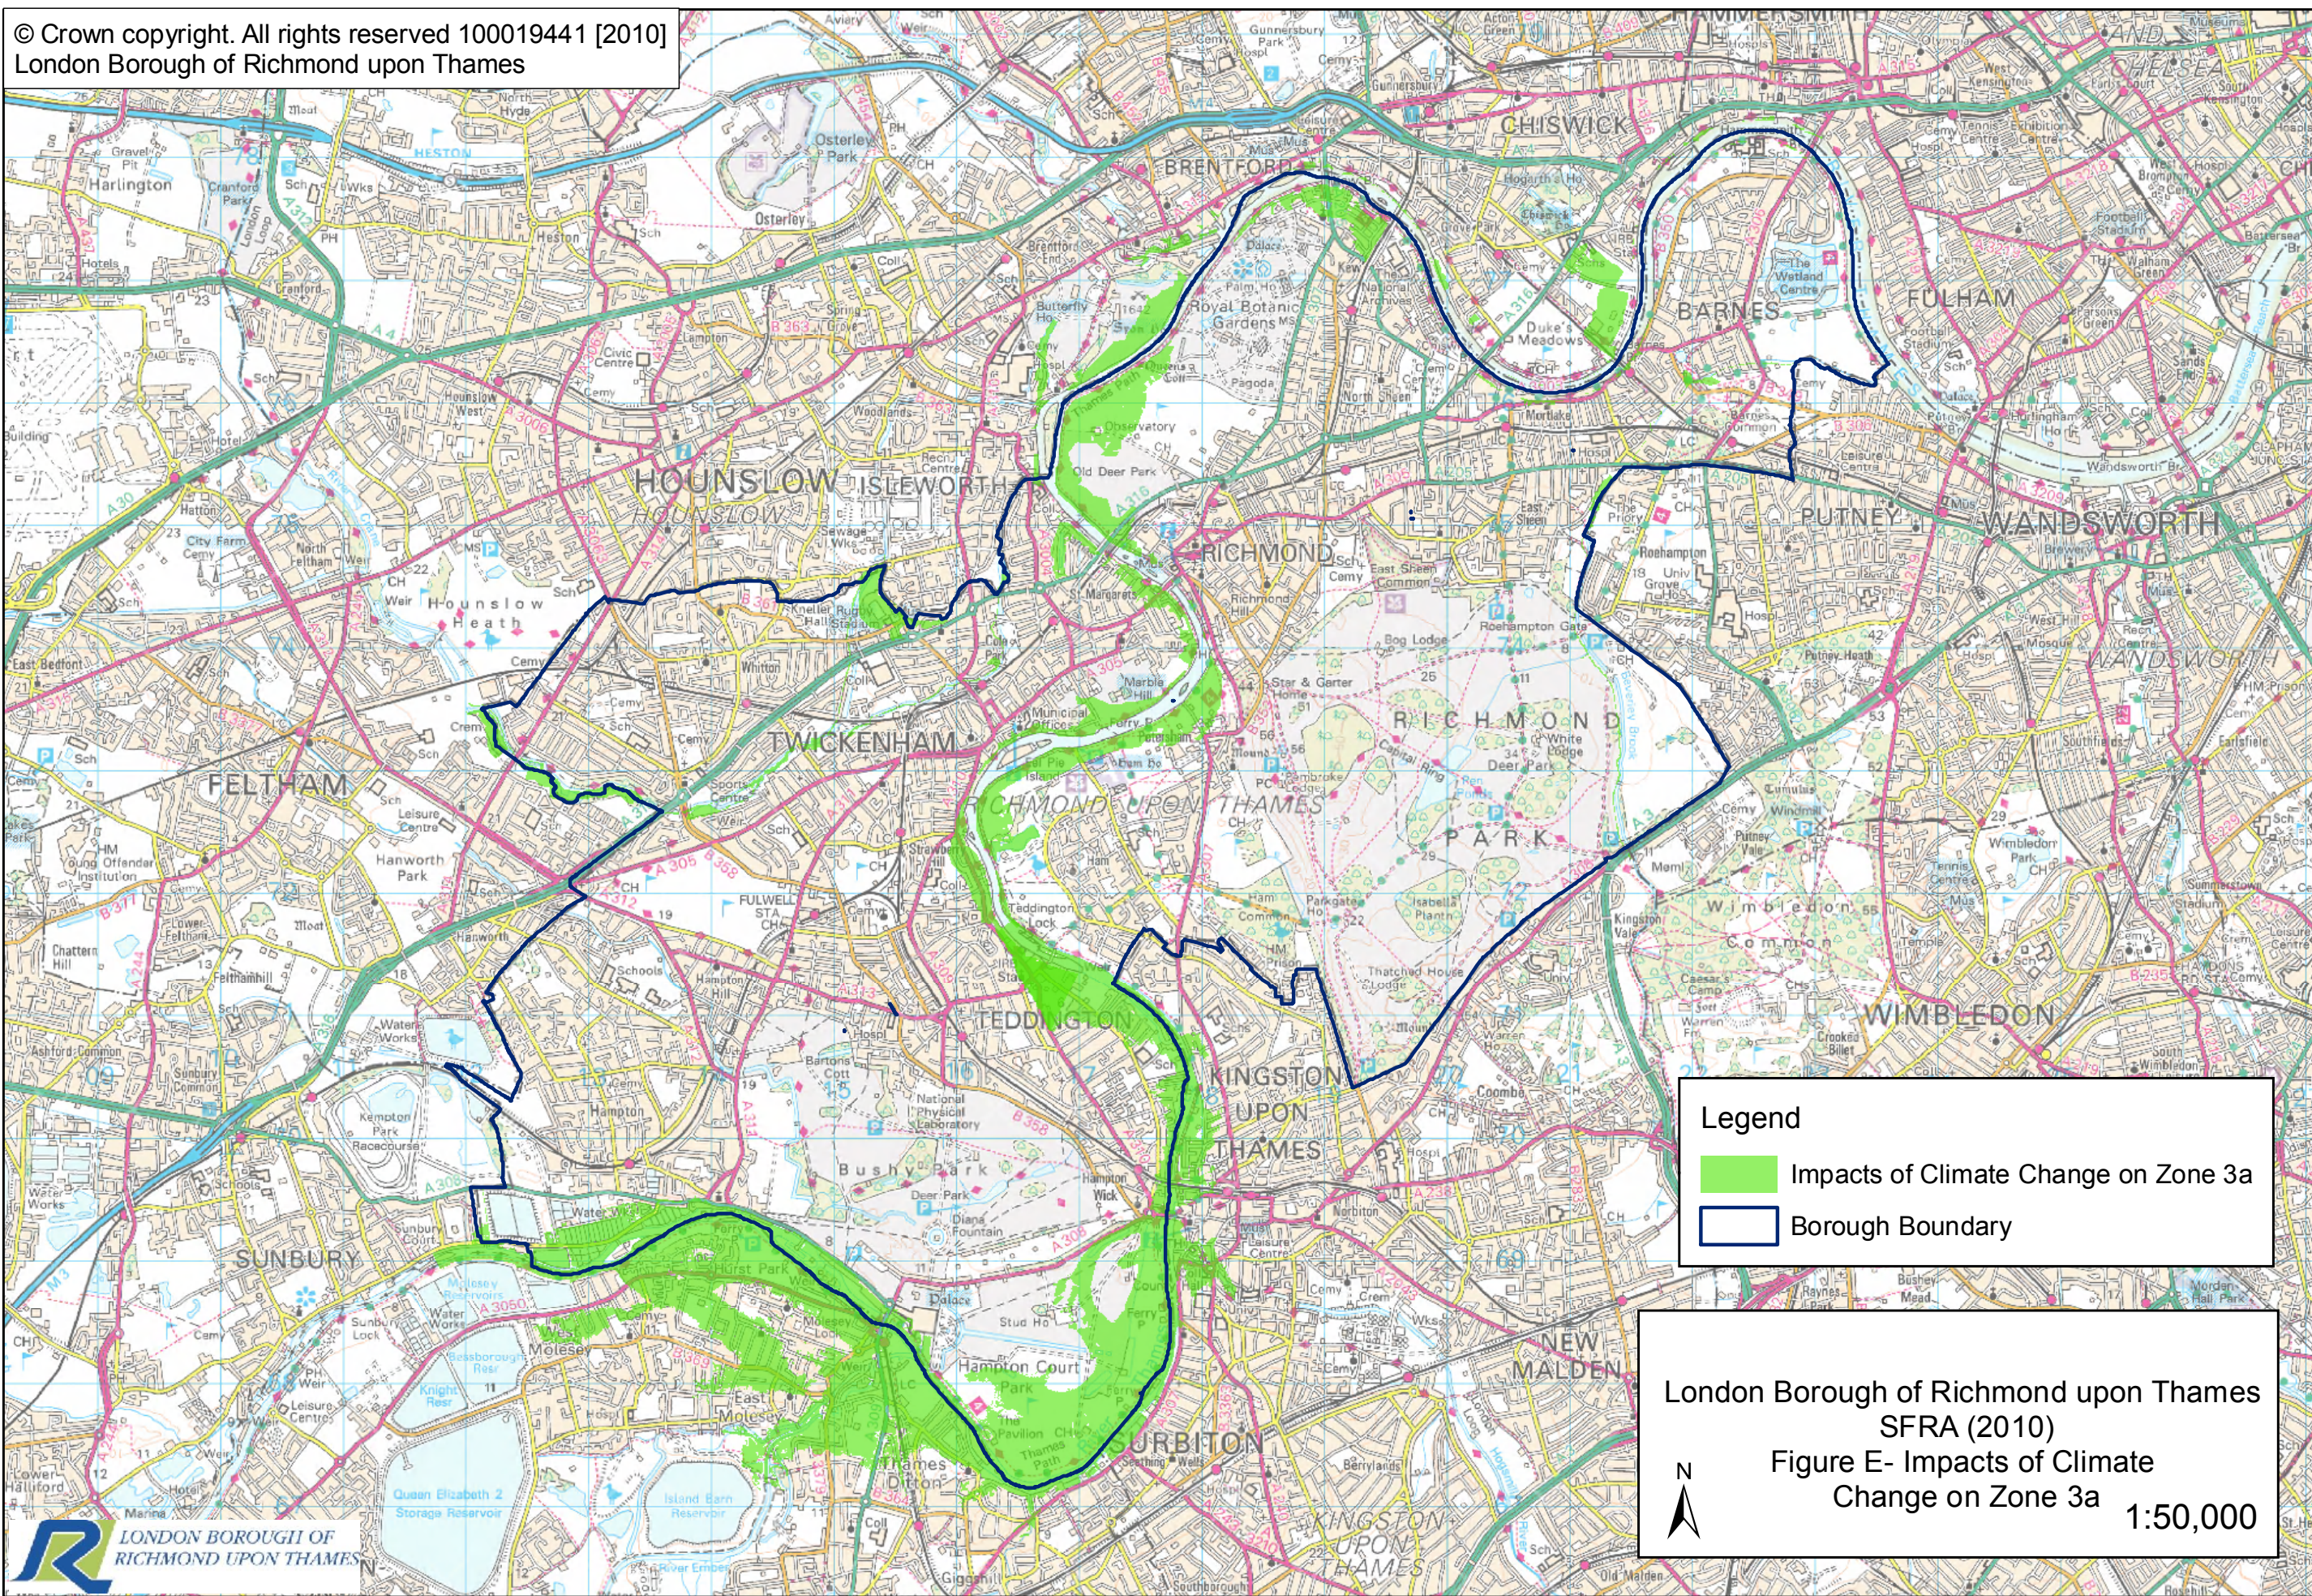

© Crown copyright. All rights reserved 100019441 [2010]
London Borough of Richmond upon Thames

Legend

- Impacts of Climate Change on Zone 3a
- Borough Boundary

London Borough of Richmond upon Thames
SFRA (2010)
Figure E- Impacts of Climate
Change on Zone 3a 1:50,000