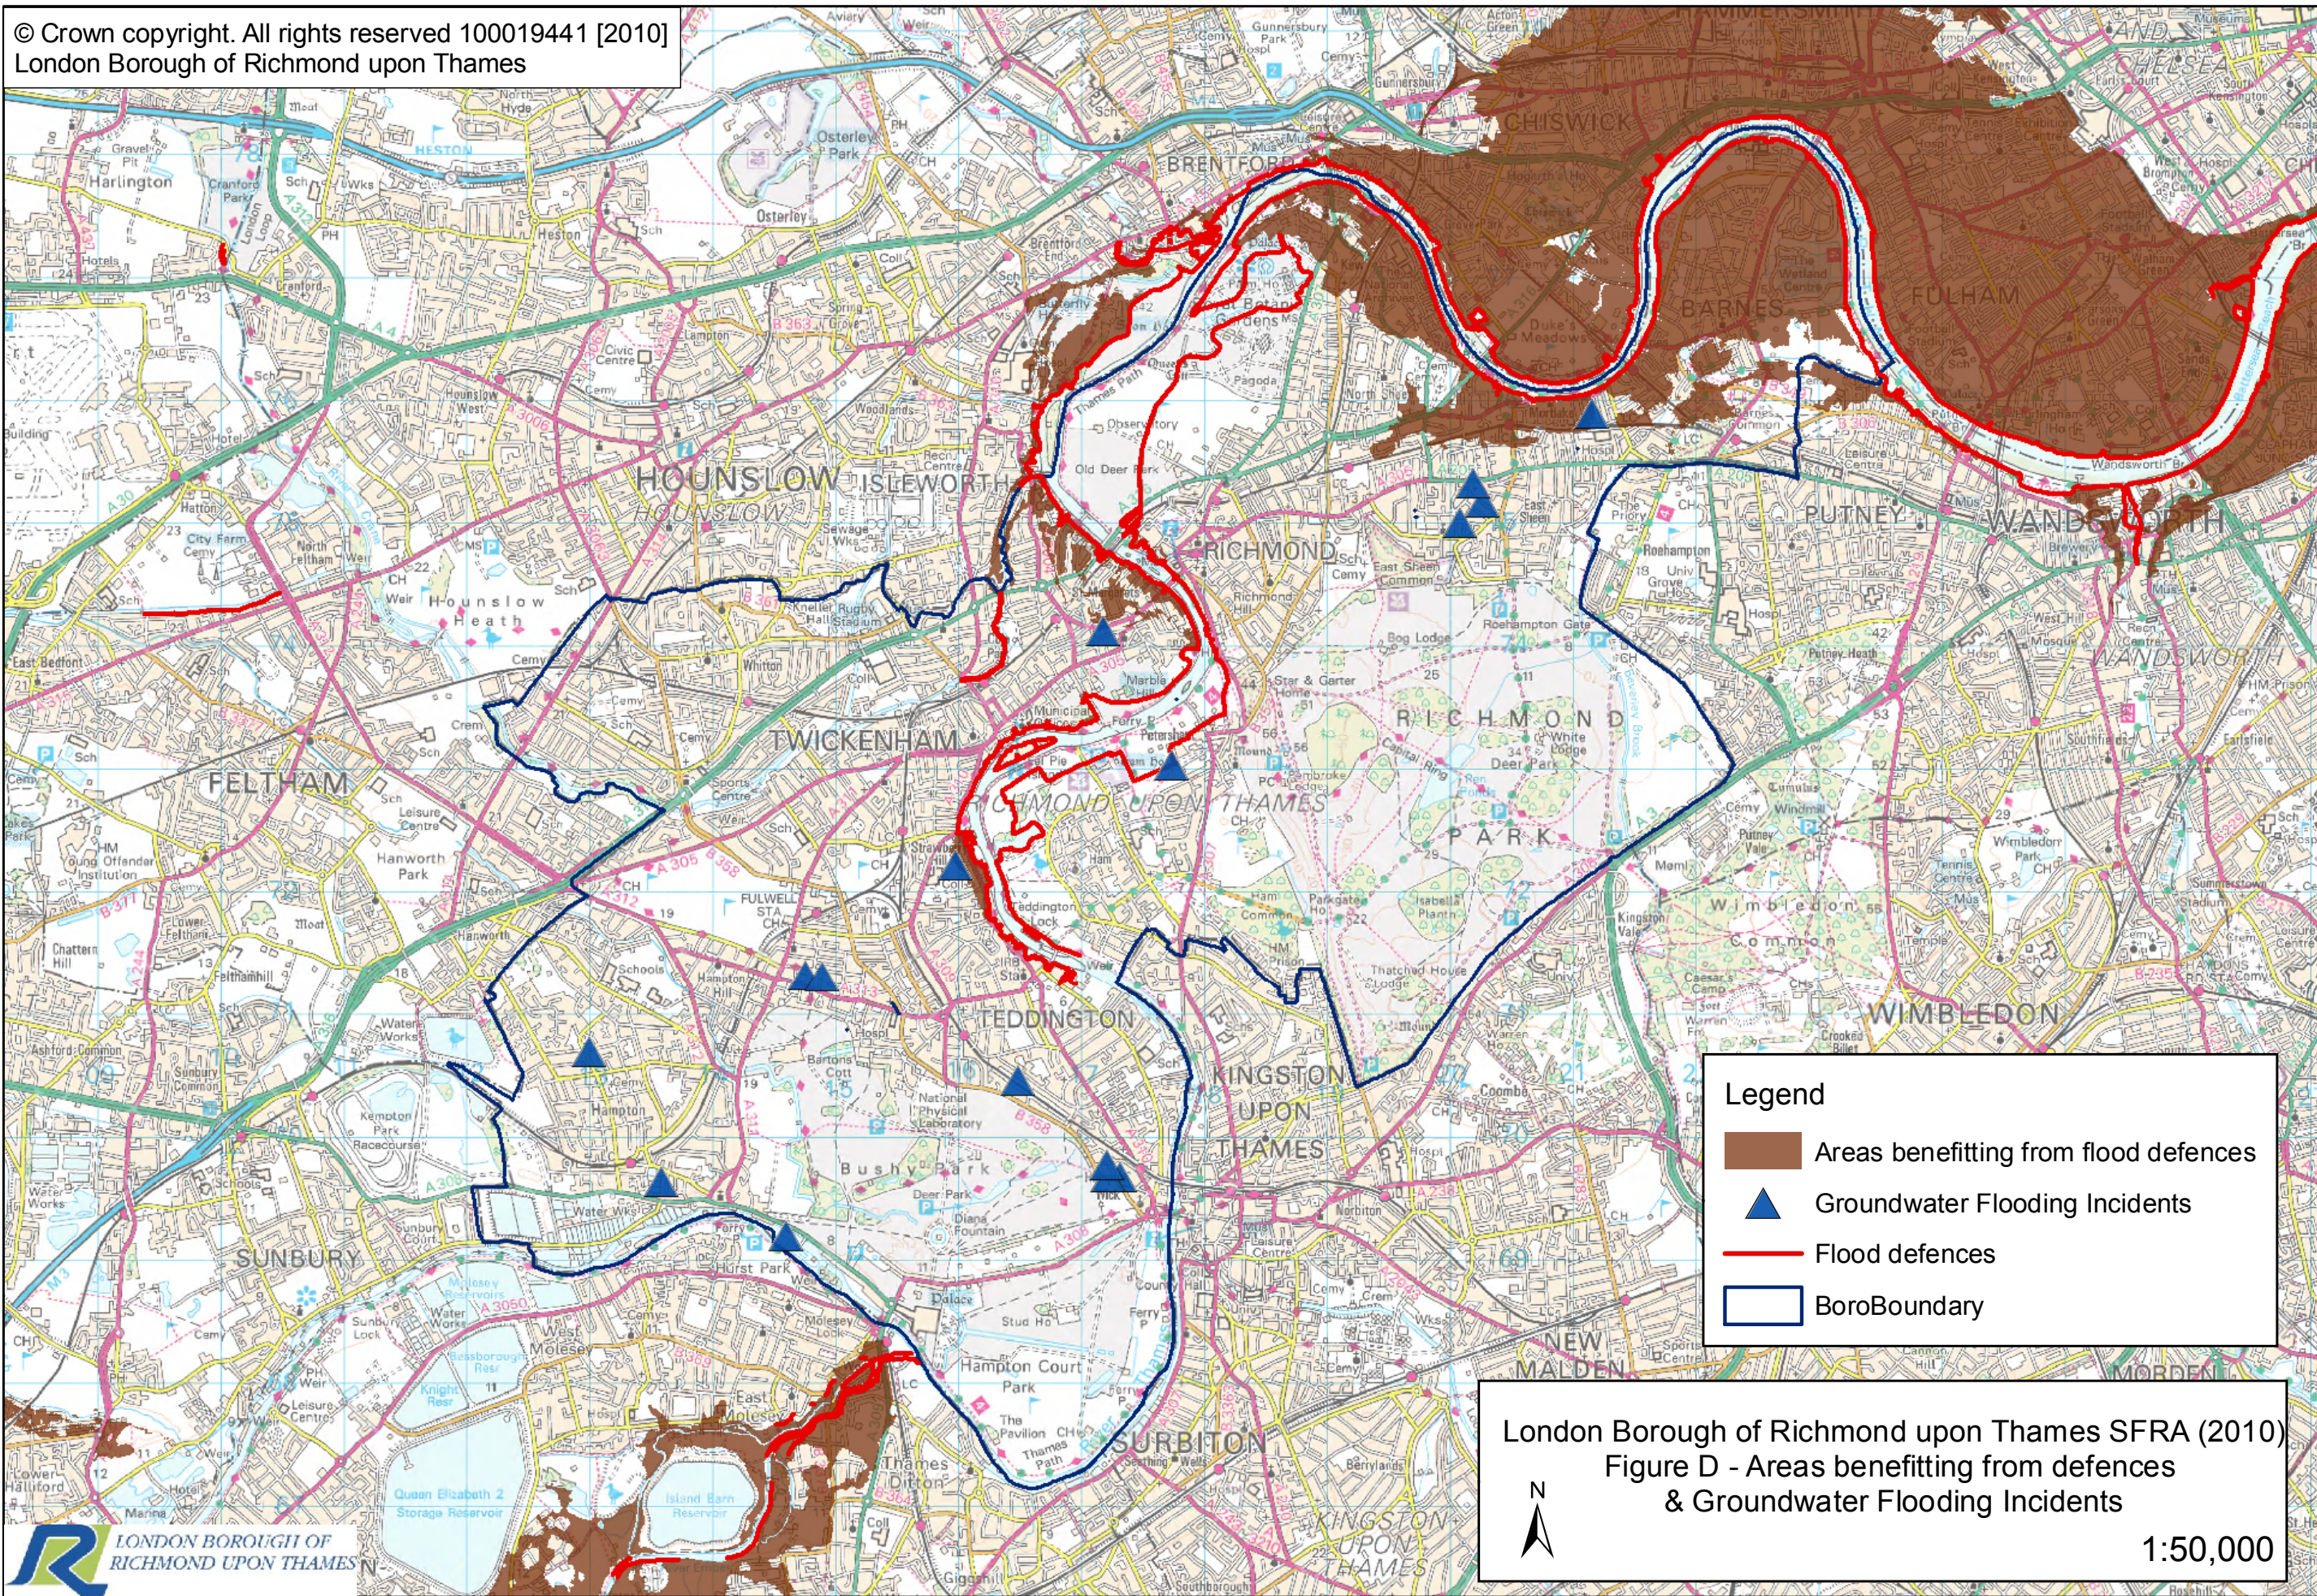

© Crown copyright. All rights reserved 100019441 [2010]
London Borough of Richmond upon Thames

Legend

- Areas benefiting from flood defences
- Groundwater Flooding Incidents
- Flood defences
- BoroBoundary

London Borough of Richmond upon Thames SFRA (2010)
Figure D - Areas benefiting from defences
& Groundwater Flooding Incidents
1:50,000