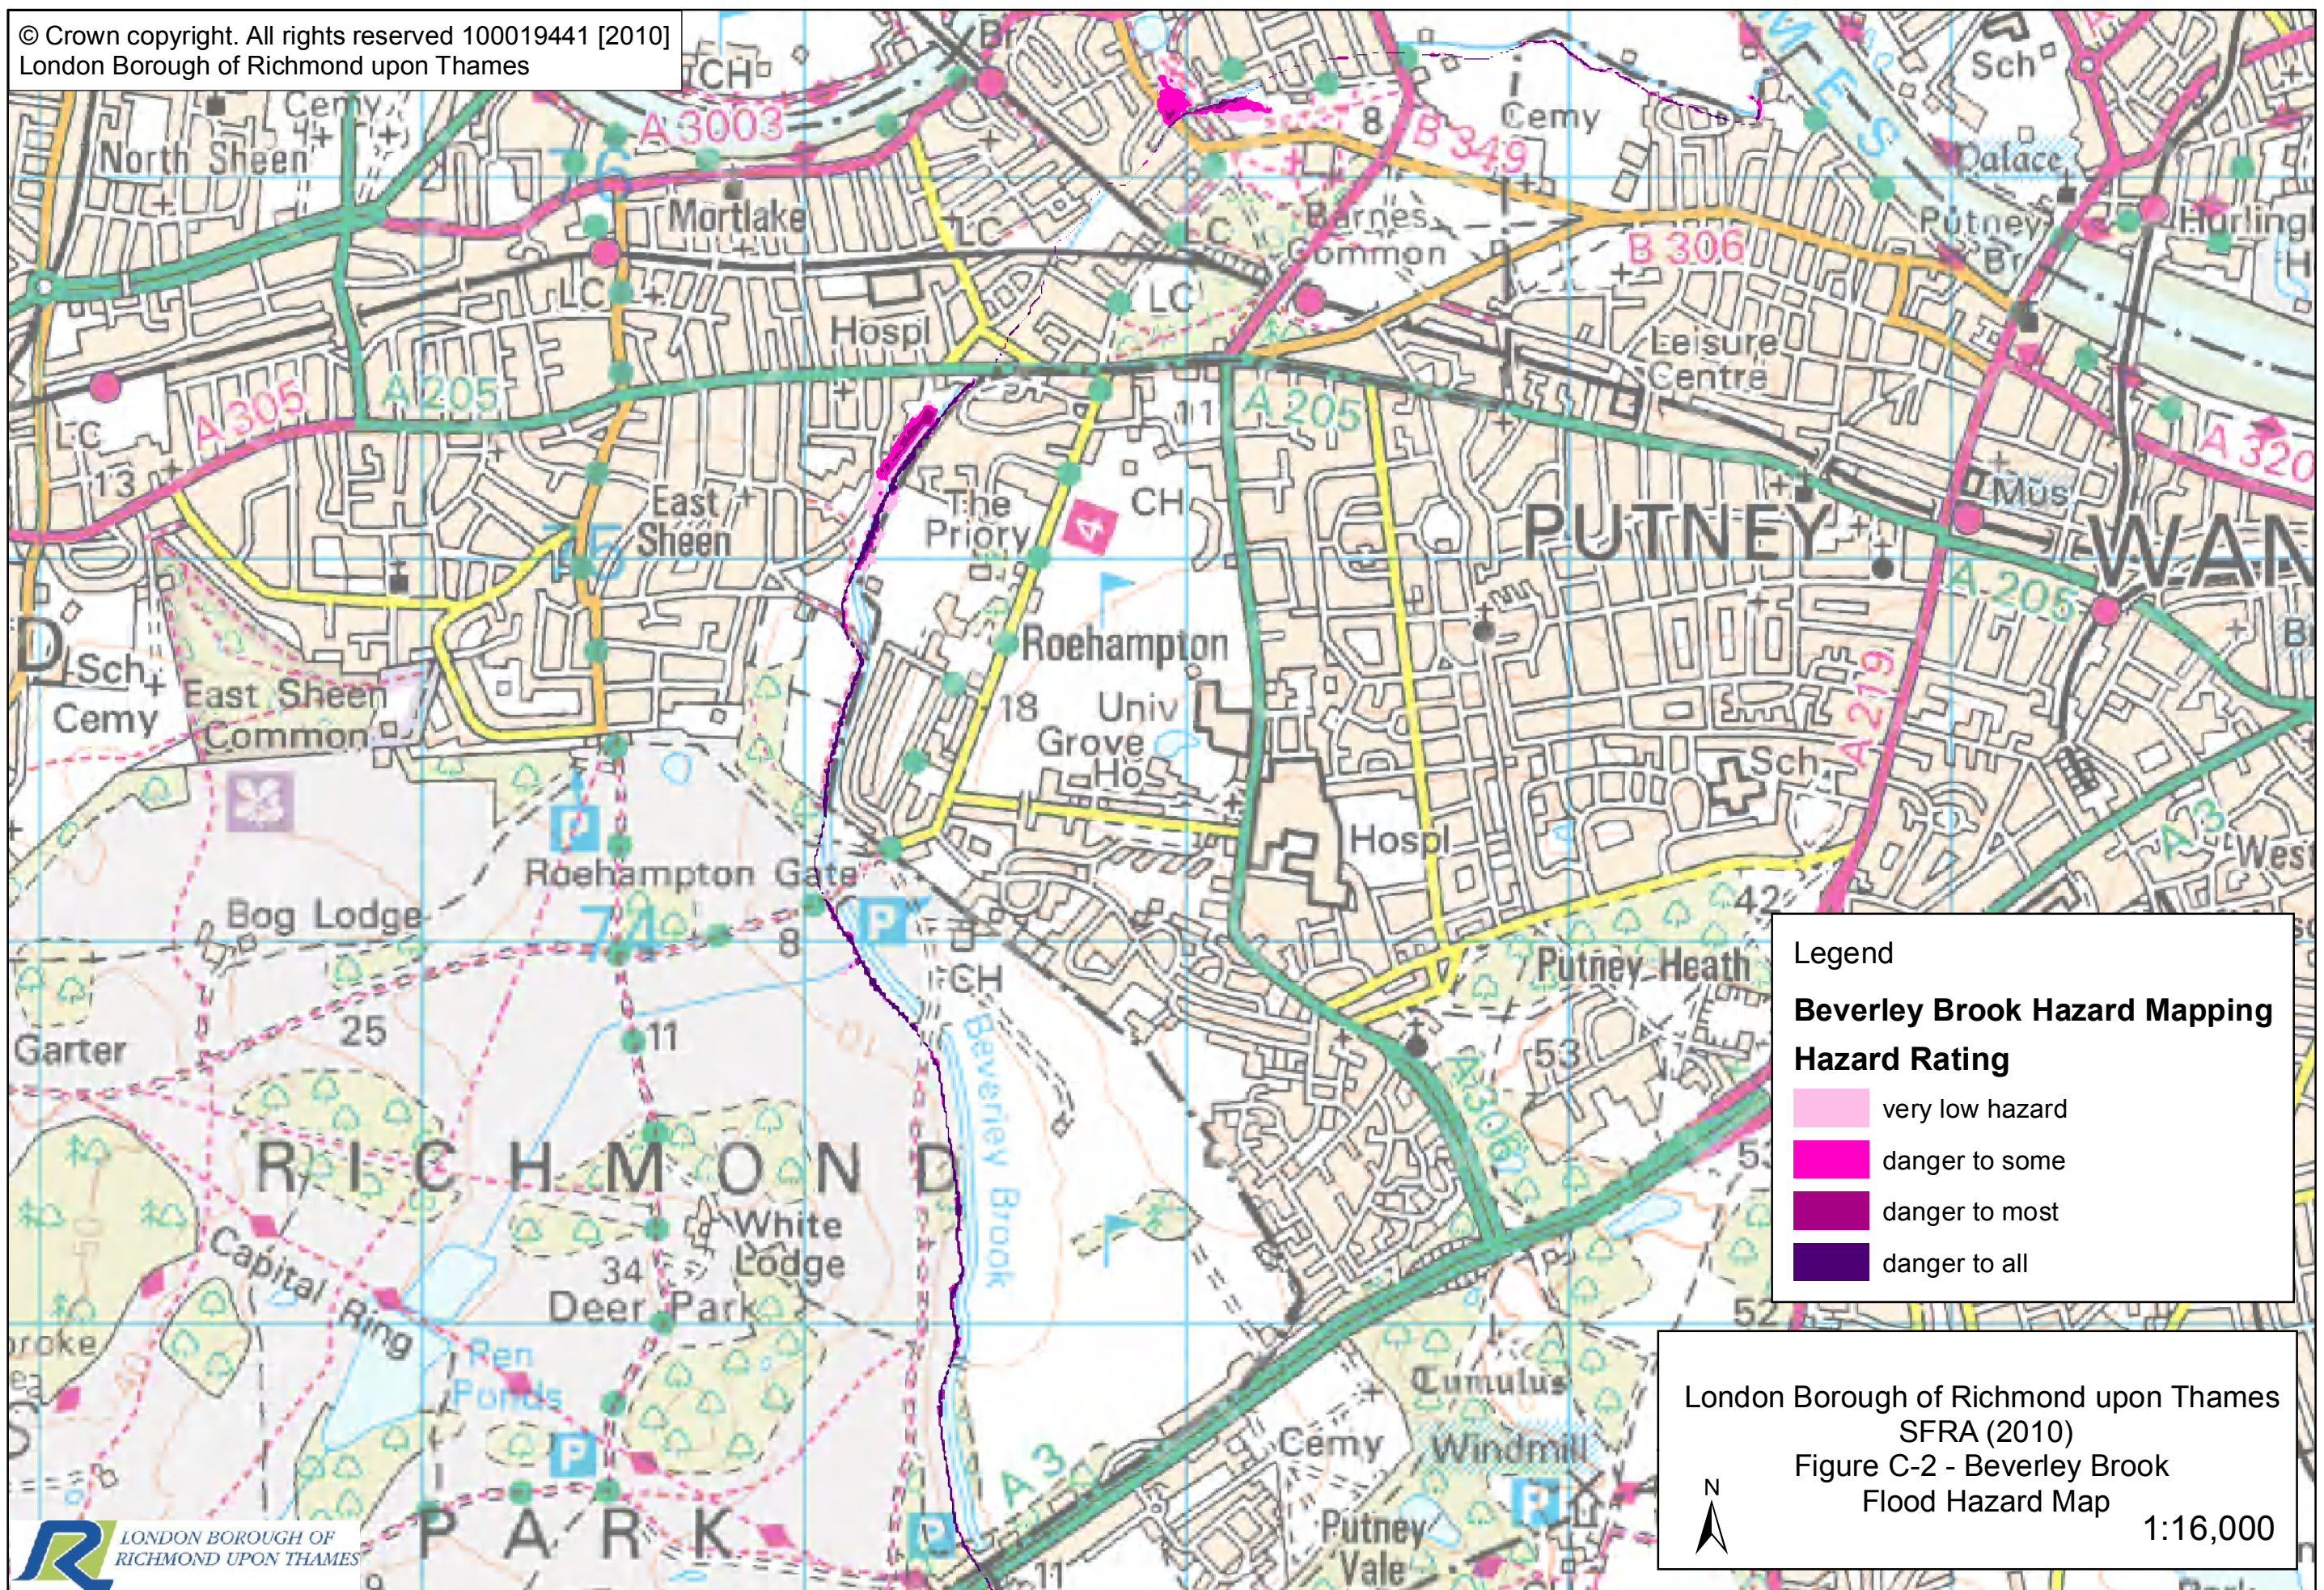

© Crown copyright. All rights reserved 100019441 [2010]
London Borough of Richmond upon Thames

Legend
Beverley Brook Hazard Mapping
Hazard Rating

- very low hazard
- danger to some
- danger to most
- danger to all

London Borough of Richmond upon Thames
SFRA (2010)
Figure C-2 - Beverley Brook
Flood Hazard Map
1:16,000