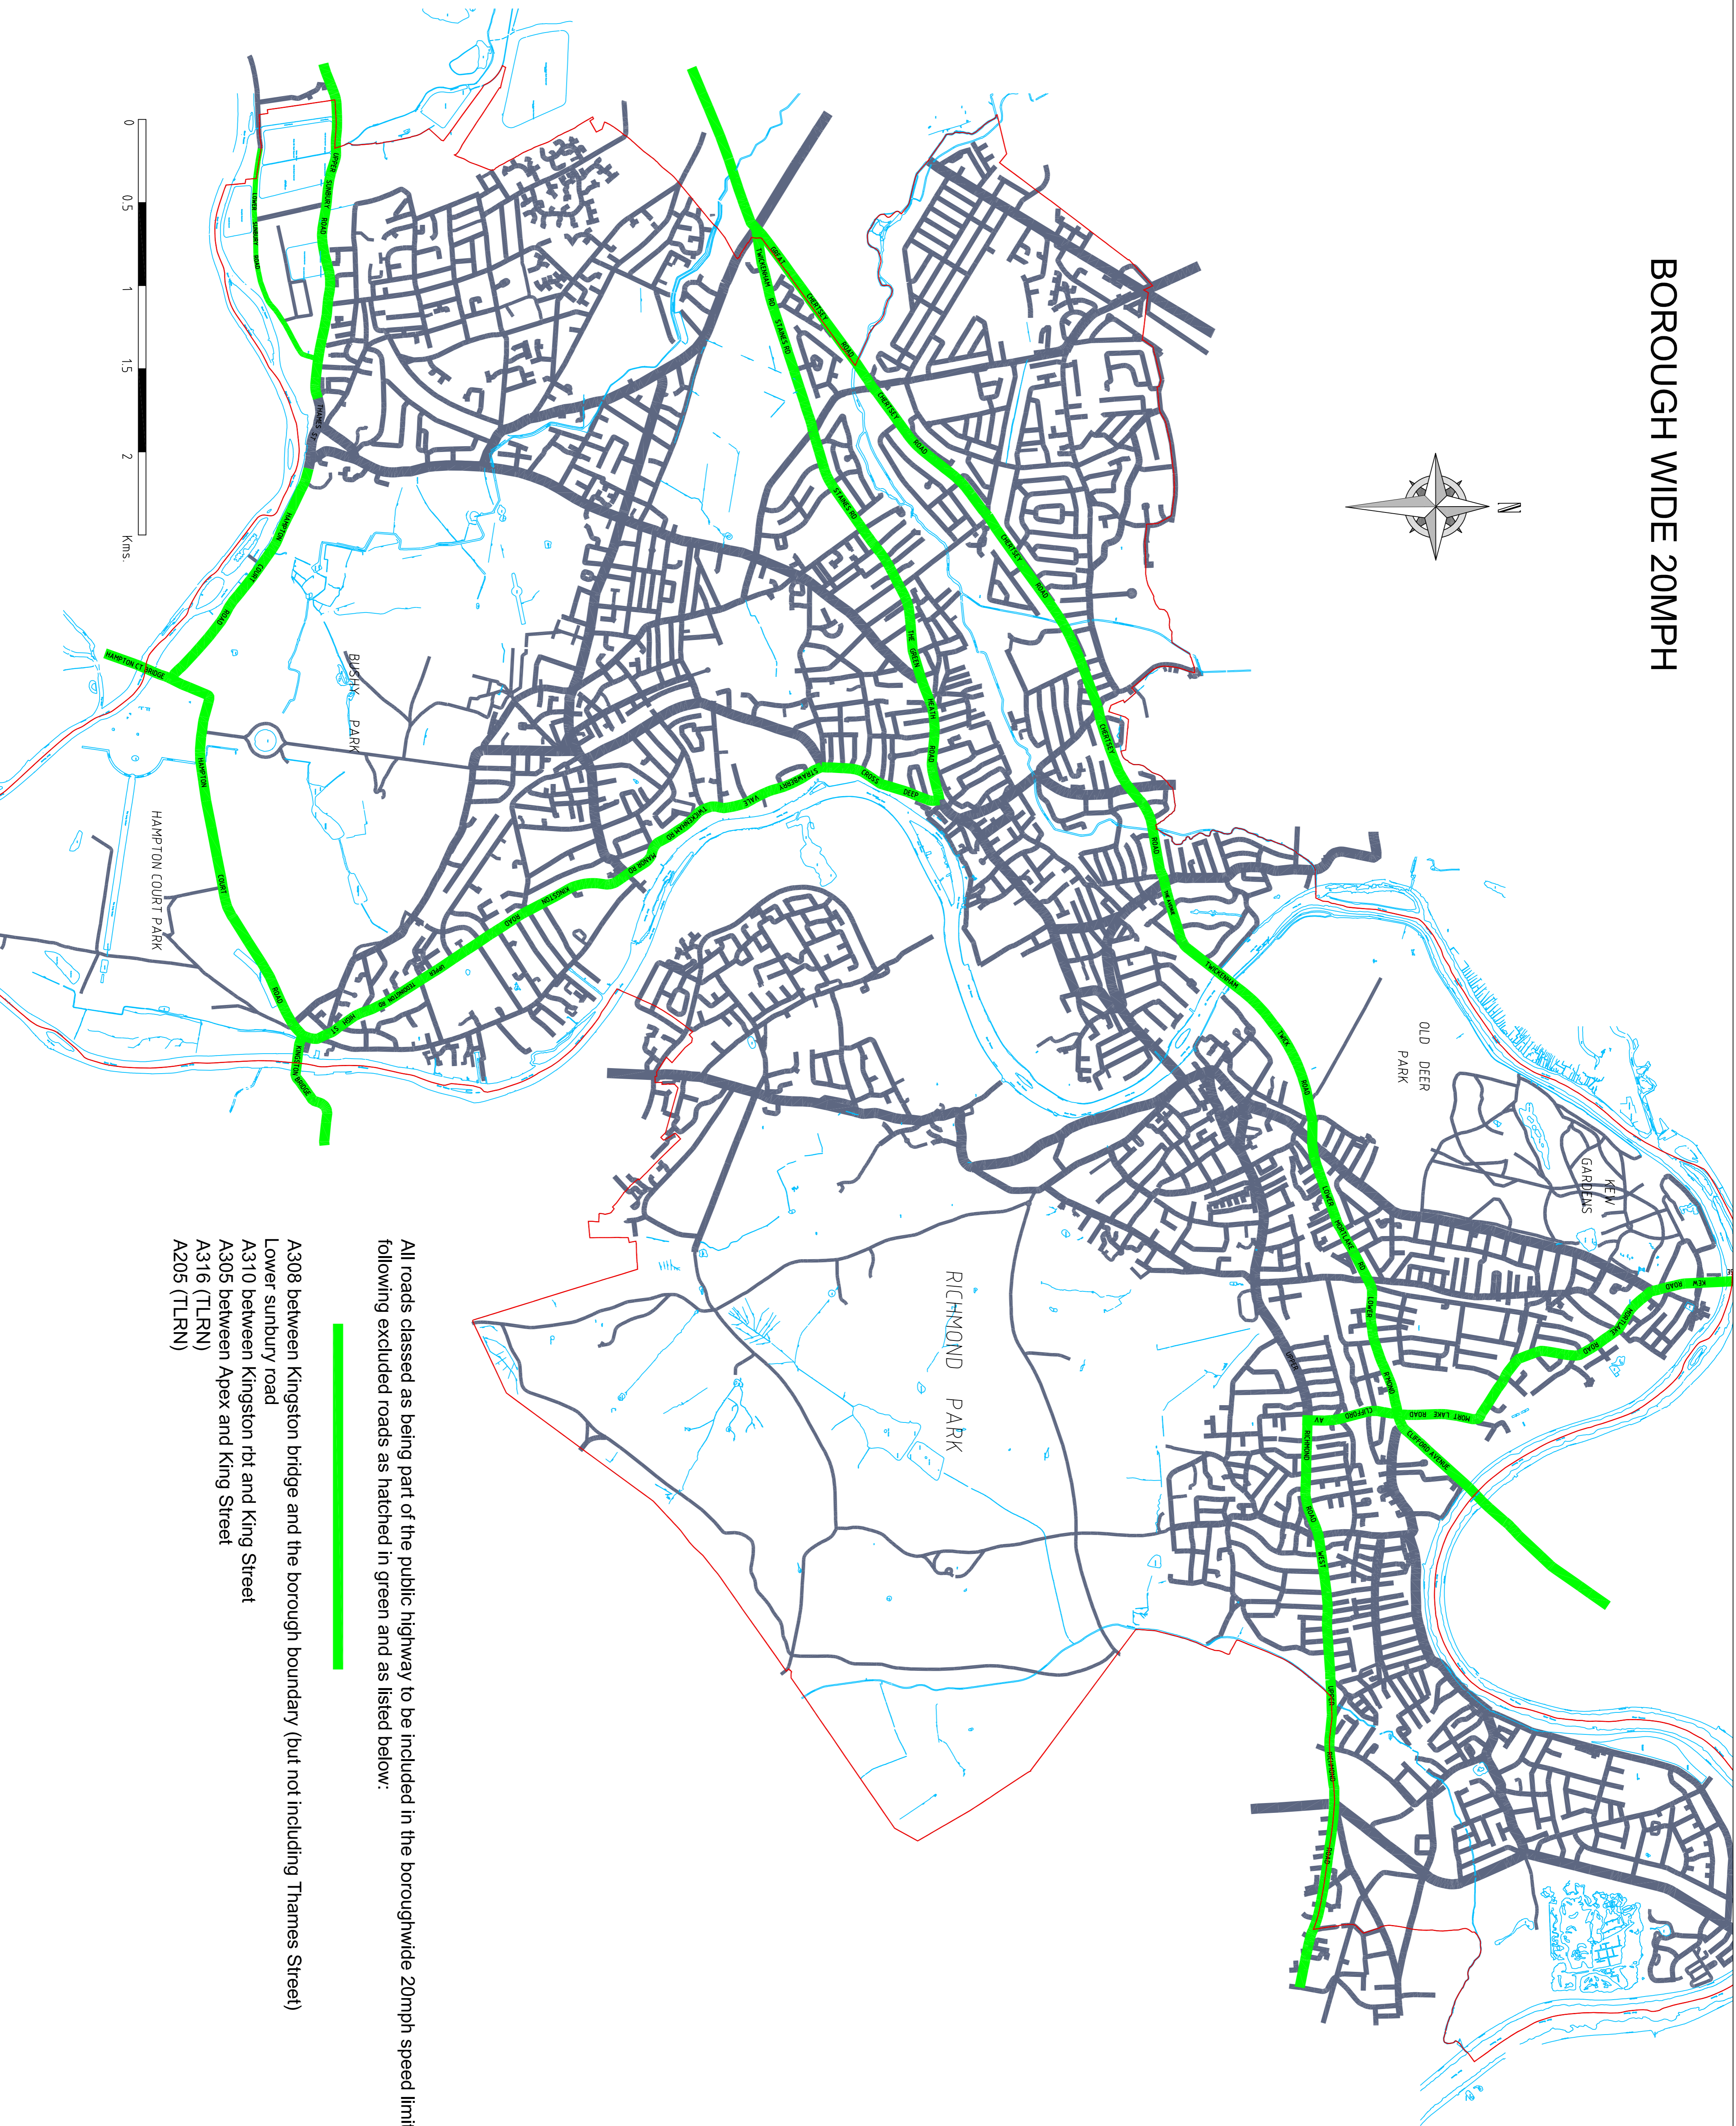

BOROUGH WIDE 20MPH

All roads classed as being part of the public highway to be included in the boroughwide 20mph speed limit except for the following excluded roads as hatched in green and as listed below:

- A308 between Kingston bridge and the borough boundary (but not including Thames Street)
- Lower sunbury road
- A310 between Kingston rt and King Street
- A305 between Apex and King Street
- A316 (TLRN)
- A205 (TLRN)